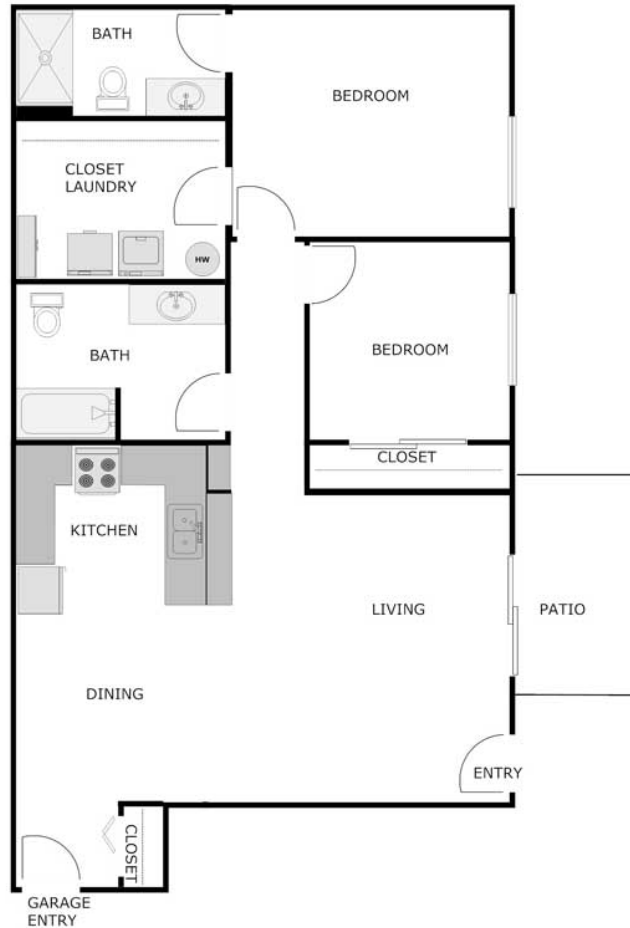

Heather Valley Apartments

PREMIER Real Estate Management LLC

DATE AVAILABLE _____

2 BEDROOM 2 BATHROOM LOWER | 1067 SQ FT.

RENT	\$ _____
SECURITY DEPOSIT	\$ _____
PET DEPOSIT	\$ _____
OTHER FEES	\$ _____
TOTAL DUE AT MOVE IN	\$ _____